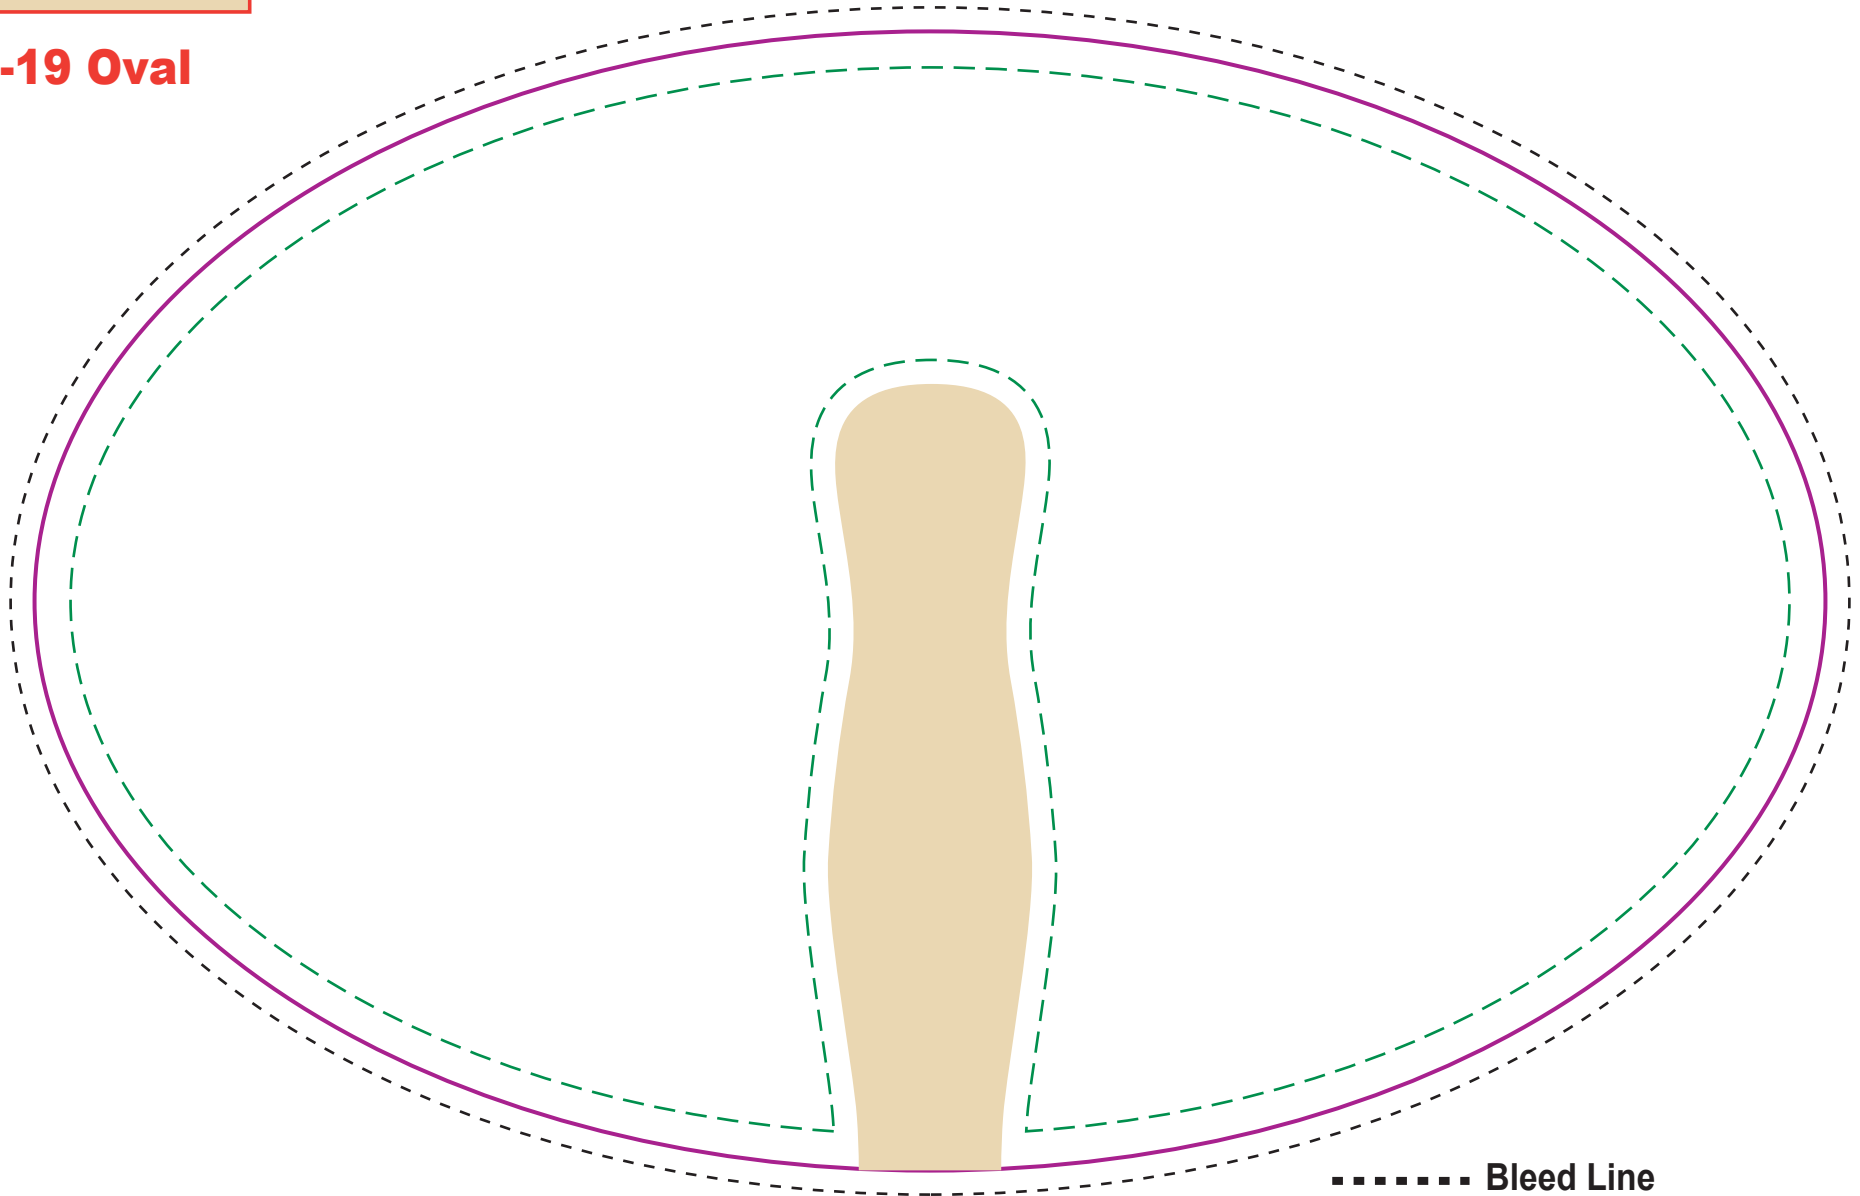

Actual size
Width: 9.375 in.
Height: 6 in.

FRONT

See page 2 for
Layout of Backside.

BF-19 Oval

- Please keep all text and graphics inside the Live Area unless the graphic element is intended to bleed.

- Borders, if included, should bleed outward from the Live Area.
- Please model spot colors using the Pantone solid coated Matching System
- Please submit all Fonts and Links for output with your Final Composite.

- - - - - - **Bleed Line**
(1/8" offset from Die Line)
- ————— **Die Line**
(represents actual cut product)
- - - - - - **Live Area**
(3/16" inset from Die Line)

BACK

Actual size
Width: 9.375 in.
Height: 6 in.

BF-19 Oval

- **Bleed Line**
(1/8" offset from Die Line)
- **Die Line**
(represents actual cut product)
- - - - **Live Area**
(3/16" inset from Die Line)