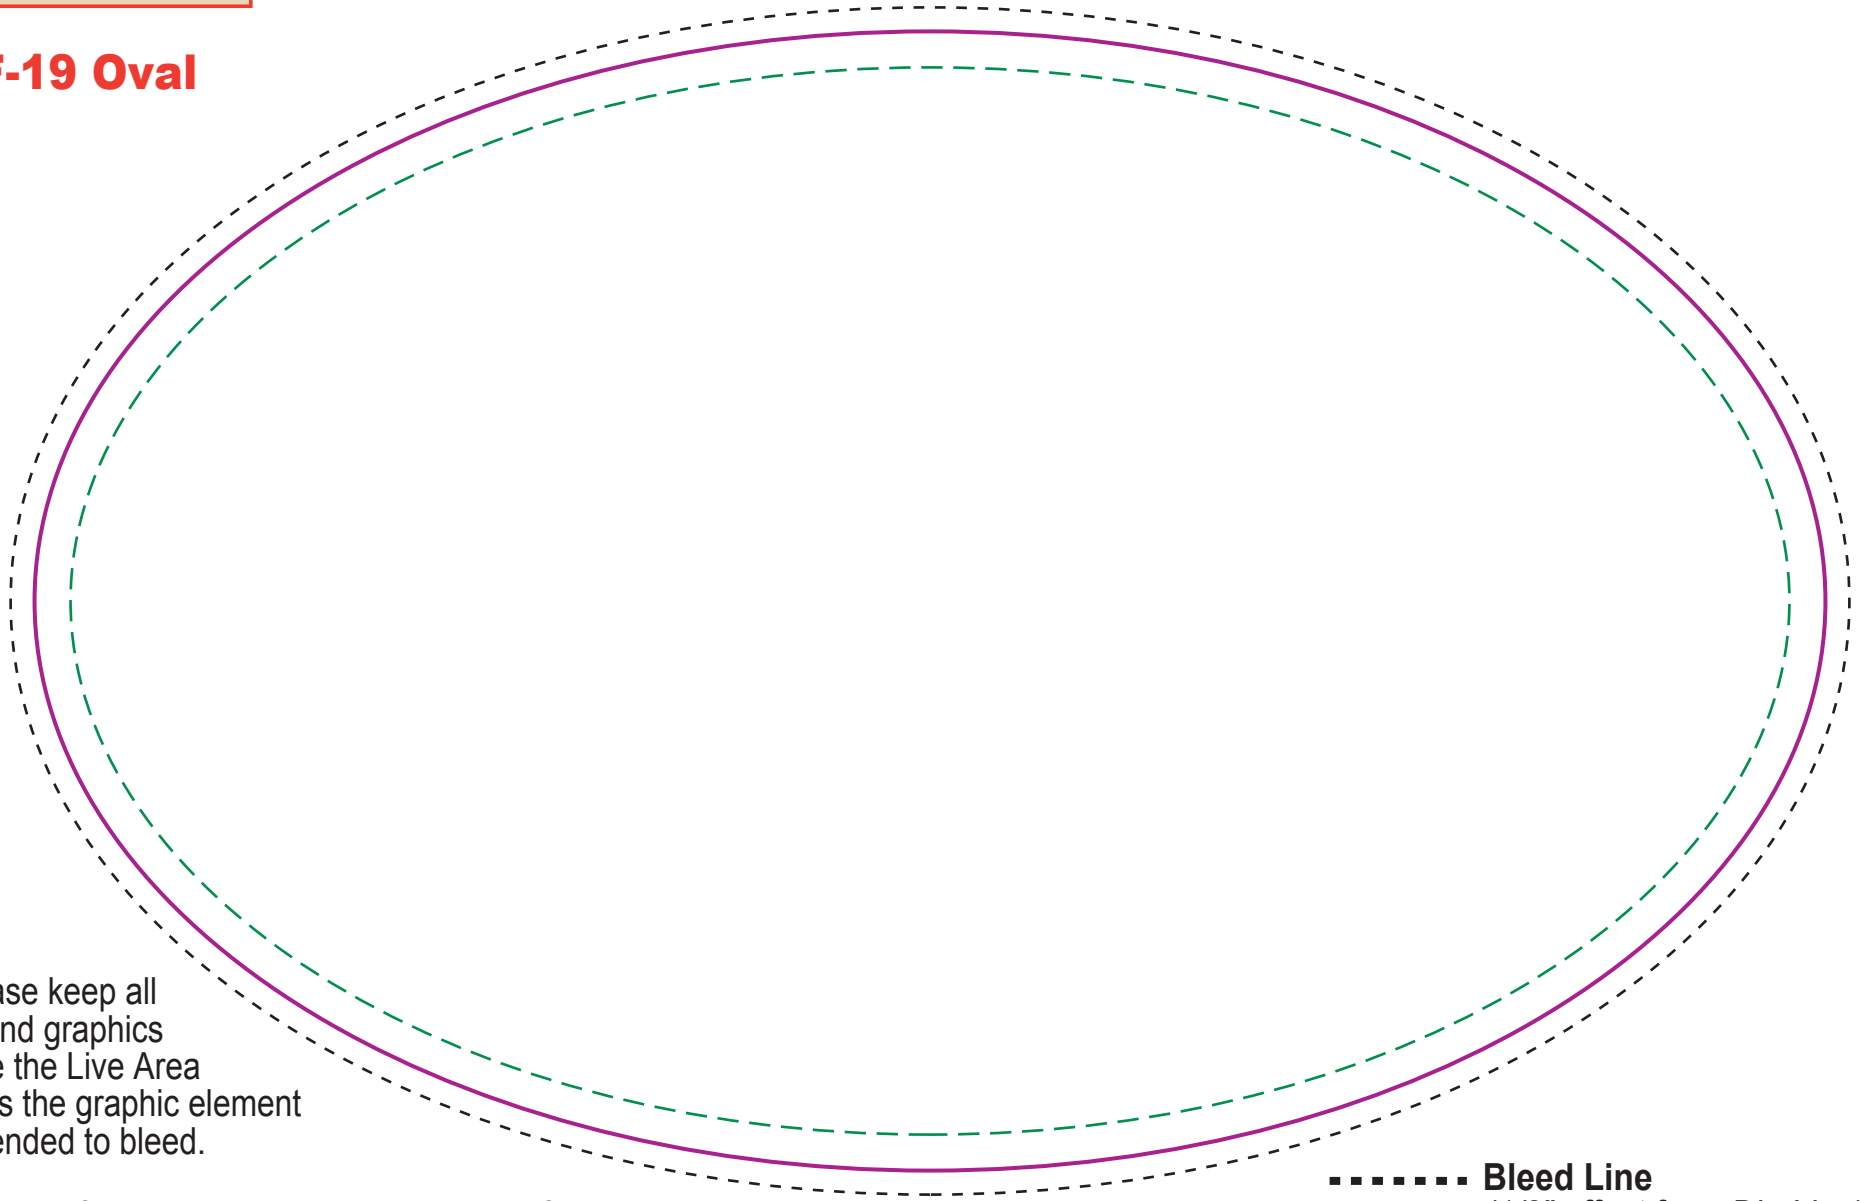

Actual size
Width: 9.375 in.
Height: 6 in.

FRONT

See page 2 for
Layout of Backside.

BF-19 Oval

- Please keep all text and graphics inside the Live Area unless the graphic element is intended to bleed.

- Borders, if included, should bleed outward from the Live Area.
- Please model spot colors using the Pantone solid coated Matching System
- Please submit all Fonts and Links for output with your Final Composite.

- - - - - - **Bleed Line**
(1/8" offset from Die Line)
- ————— **Die Line**
(represents actual cut product)
- - - - - - **Live Area**
(3/16" inset from Die Line)

BACK

Actual size
Width: 9.375 in.
Height: 6 in.

BF-19 Oval

- **Bleed Line**
(1/8" offset from Die Line)
- **Die Line**
(represents actual cut product)
- - - - **Live Area**
(3/16" inset from Die Line)